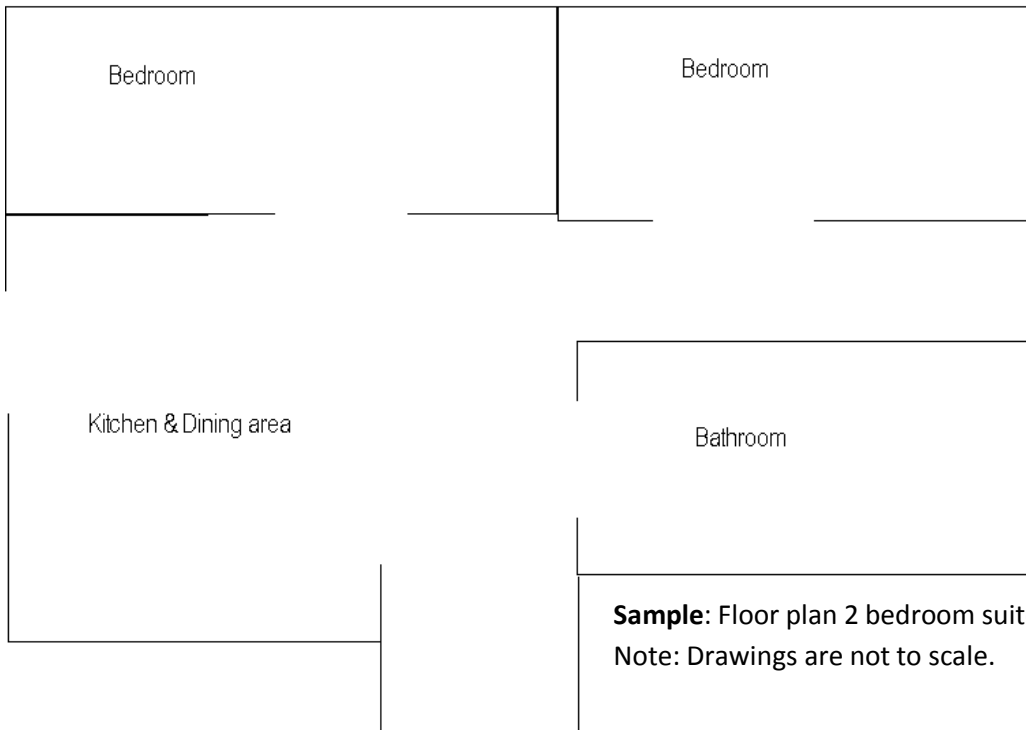

Each room offers a twin bed, desk, task chair, telephone set, and night stand. Curtains are provided for each room. Other linens are not provided.

Each room has a door with lock and key to ensure privacy.

Suites offer either a full kitchen (shown left) or a kitchenette (shown right). Both options are provided with the appliances seen in the photos:

- Kitchen:
  - Stove
  - Microwave
  - Refrigerator
- Kitchenette:
  - Refrigerator ('bar-fridge')
  - Microwave/convection oven

**Sample:** Floor plan 2 bedroom suite (Private washroom & Kitchenette.  
Note: Drawings are not to scale.

**Sample:** Floor plan 2 bedroom suite (shared washroom & full kitchen.  
Note: Drawings are not to scale.

**Sample:** Floor plan 3 bedroom suite (shared washroom & full kitchen.

Note: Drawings are not to scale.

**Sample:** Floor plan 4 bedroom suite (shared washroom + extra shower room & full kitchen.)

Note: Drawings are not to scale.