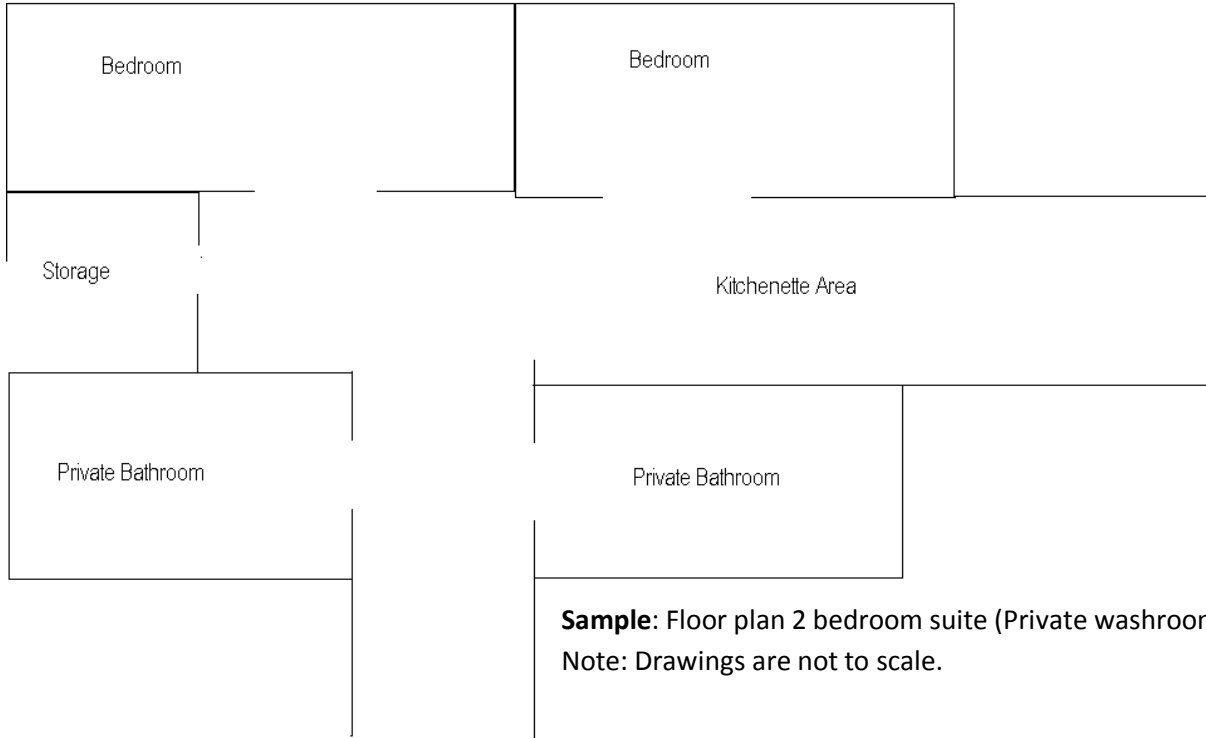

Each room offers a twin bed, desk, task chair, telephone set, and night stand. Curtains are provided for each room. Other linens are not provided.

Each room has a door with lock and key to ensure privacy.

Suites offer either a full kitchen (shown left) or a kitchenette (shown right). Both options are provided with the appliances seen in the photos:

- Kitchen:
  - Stove
  - Microwave
  - Refrigerator
- Kitchenette:
  - Refrigerator ('bar-fridge')
  - Microwave/convection oven

**Sample:** Floor plan 2 bedroom suite (Private washroom & Kitchenette.  
Note: Drawings are not to scale.

**Sample:** Floor plan 2 bedroom suite (shared washroom & full kitchen.  
Note: Drawings are not to scale.

**Sample:** Floor plan 3 bedroom suite (shared washroom & full kitchen.

Note: Drawings are not to scale.

**Sample:** Floor plan 4 bedroom suite (shared washroom + extra shower room & full kitchen.)

Note: Drawings are not to scale.