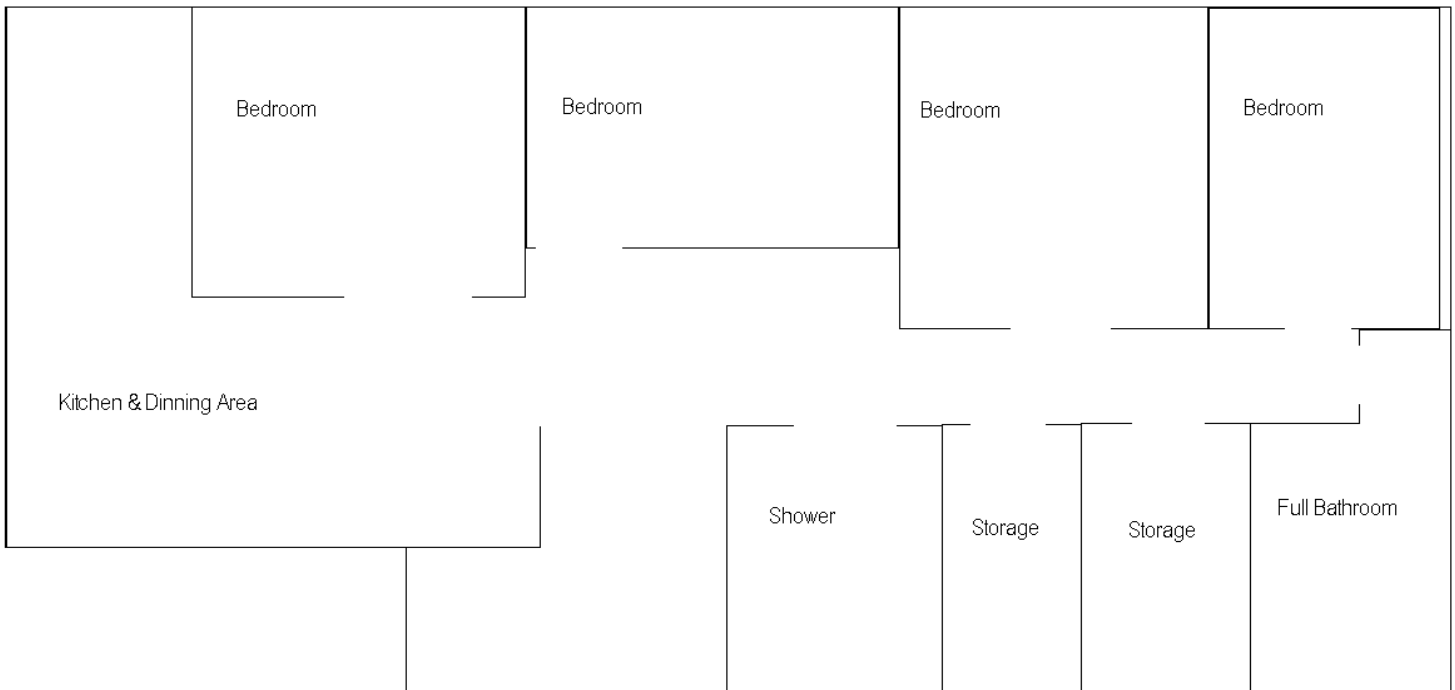

Each room offers a twin bed, desk, task chair, telephone set, and night stand. Curtains are provided for each room. Other linens are not provided.

Each room has a door with lock and key to ensure privacy.

Suites offer either a full kitchen (shown left) or a kitchenette (shown right). Both options are provided with the appliances seen in the photos:

- Kitchen:
  - Stove
  - Microwave
  - Refrigerator
- Kitchenette:
  - Refrigerator ('bar-fridge')
  - Microwave/convection oven

**Sample:** Floor plan 2 bedroom suite (Private washroom & Kitchenette.  
Note: Drawings are not to scale.

**Sample:** Floor plan 2 bedroom suite (shared washroom & full kitchen.  
Note: Drawings are not to scale.

**Sample:** Floor plan 3 bedroom suite (shared washroom & full kitchen.

Note: Drawings are not to scale.

**Sample:** Floor plan 4 bedroom suite (shared washroom + extra shower room & full kitchen.)

Note: Drawings are not to scale.