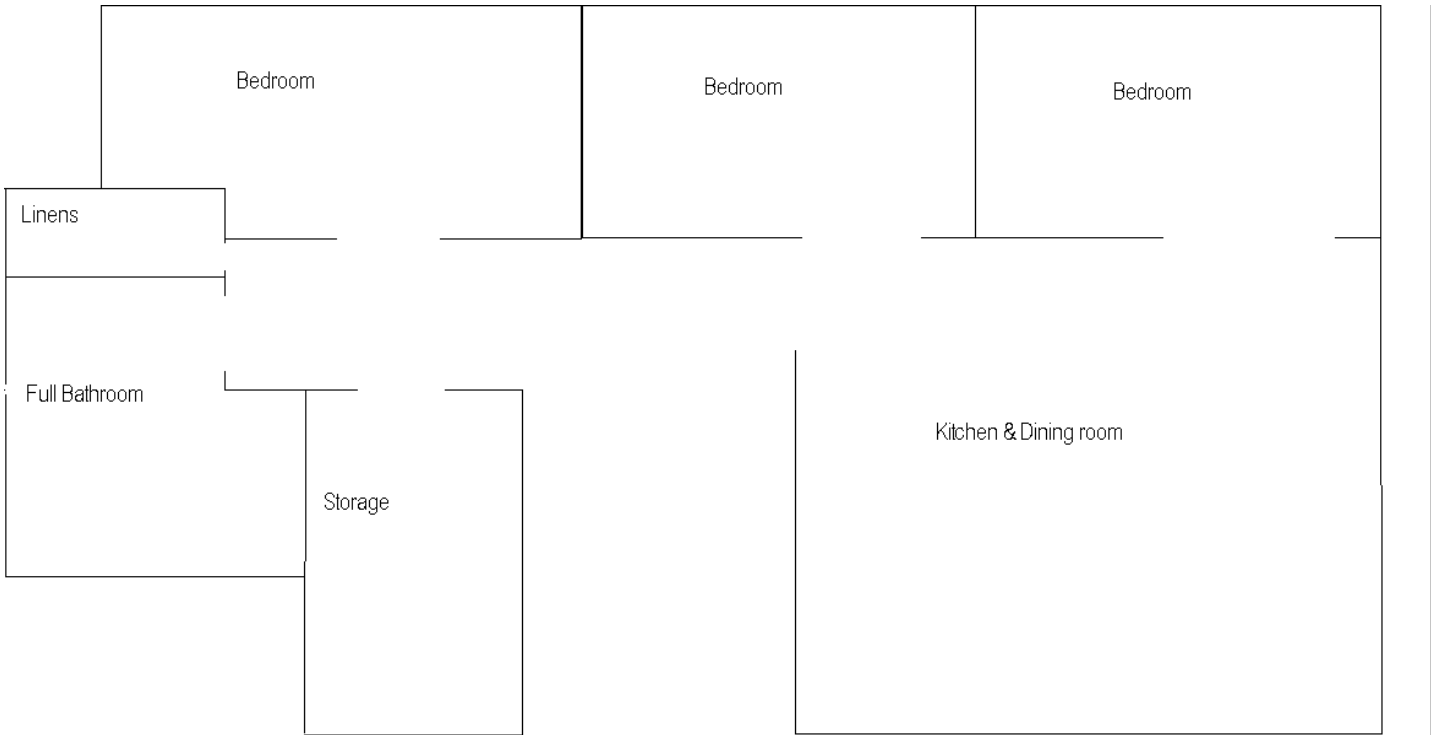

Each room offers a twin bed, desk, task chair, telephone set, and night stand. Curtains are provided for each room. Other linens are not provided.

Each room has a door with lock and key to ensure privacy.

Suites offer either a full kitchen (shown left) or a kitchenette (shown right). Both options are provided with the appliances seen in the photos:

- Kitchen:
  - Stove
  - Microwave
  - Refrigerator
- Kitchenette:
  - Refrigerator ('bar-fridge')
  - Microwave/convection oven

**Sample:** Floor plan 2 bedroom suite (Private washroom & Kitchenette.  
Note: Drawings are not to scale.

**Sample:** Floor plan 2 bedroom suite (shared washroom & full kitchen.  
Note: Drawings are not to scale.

**Sample:** Floor plan 3 bedroom suite (shared washroom & full kitchen.

Note: Drawings are not to scale.

**Sample:** Floor plan 4 bedroom suite (shared washroom + extra shower room & full kitchen.)

Note: Drawings are not to scale.